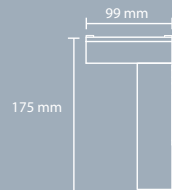

CLS - Surface mounted - HYLO Up- or Downlighter

Main features:

EN

Available as uplighter or downlighter.

Many configurations possible. Create your own fixture within 30 seconds with the fixture generator on the CLS website.

Choice of multiple colours of LED light sources and a variety of beam angles.

Up to 80% energy savings compared to traditional light sources.

High light output due the latest generation of Luxeon / Cree LEDs in combination with high quality optics.

Easy interchangeable optical lens system with beam angles from 8° to 61° & 12 x 46°.

Massive aluminum CNC housing for optimum cooling properties.

Built-in 180-264 VAC power supply for easy installation.

NL

Leverbaar als uplighter of downlighter.

Vele varianten leverbaar. Creëer uw eigen armatuur middels de fixture configurator op de CLS website.

Keuze uit meerdere kleuren LED lichtbronnen en lenssystemen.

Tot 80% energiebesparing ten opzichte van conventionele lichtbronnen.

Hoge lichtopbrengst dankzij de laatste generatie Luxeon / Cree LEDs in combinatie met het hoogwaardige optische lens systeem.

Dankzij eenvoudig verwisselbare lenzen is een lichtopeningshoek van 8° tot 61° & 12 x 46° mogelijk.

Massief aluminium CNC gefreesde behuizing voor maximale koeling van de LEDs.

Ingebouwde 180-264 VAC voeding voor een eenvoudige installatie.